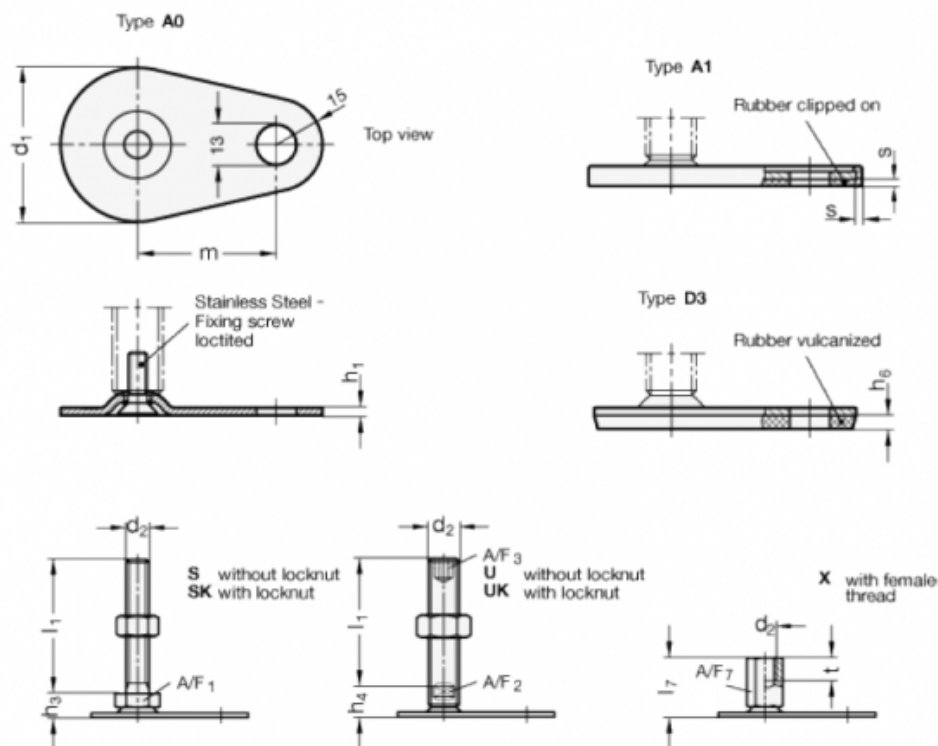

# Data Sheet

Article number: 204280M1280A0SK

Description: E+G levelling foot  
GN 42-80-M12-80-A0-SK

Note: SK With nut, External hexagon at the bottom

## Measures

A/F1 = 17  
d1 = 80  
d2 = M12  
h1 = 3  
h3 = 12  
h6 =  
l1 = 80  
m = 70

s =